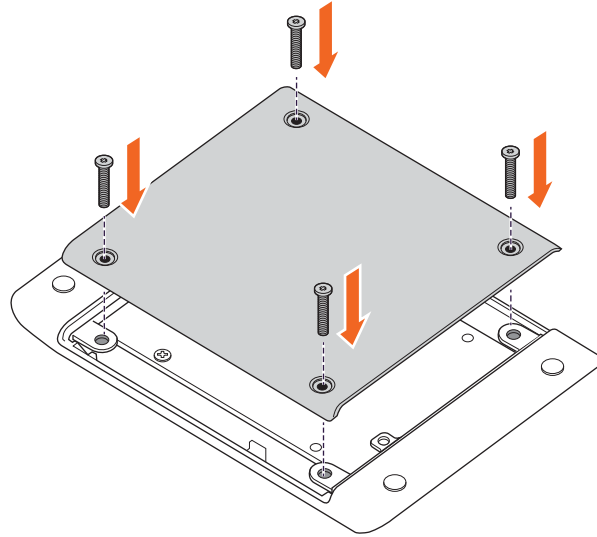

10

11

12

13

14

15

BrightSign® | HDx23

WS103 WIFI/BLUETOOTH MODULE INSTALLATION