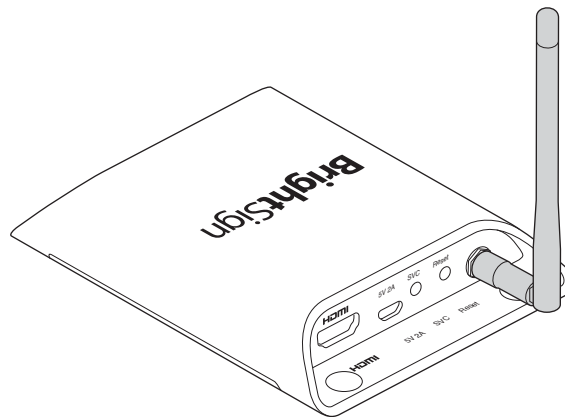

10

11

12

13

14

15

BrightSign® | HDx23

WS103 WIFI/BLUETOOTH MODULE INSTALLATION