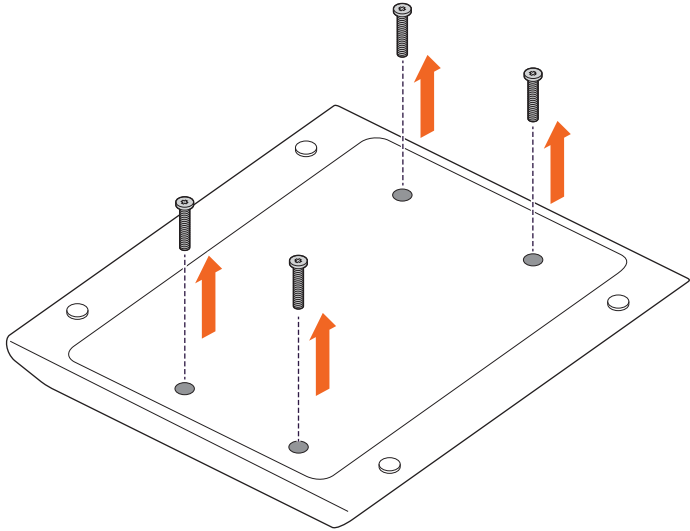

BrightSign® | HDx23

WS103 WIFI/BLUETOOTH MODULE INSTALLATION

1