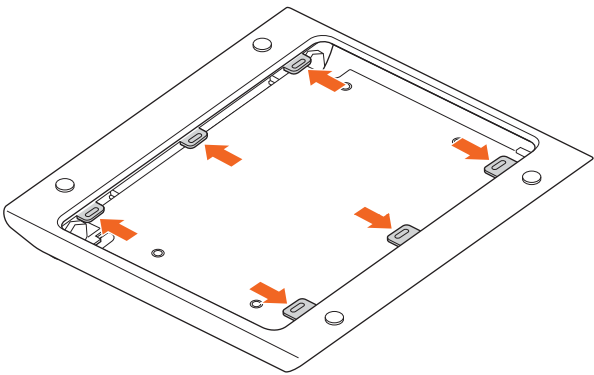

BrightSign® | HDx23

WS103 WIFI/BLUETOOTH MODULE INSTALLATION

1

2 a

b

3 a

b

c