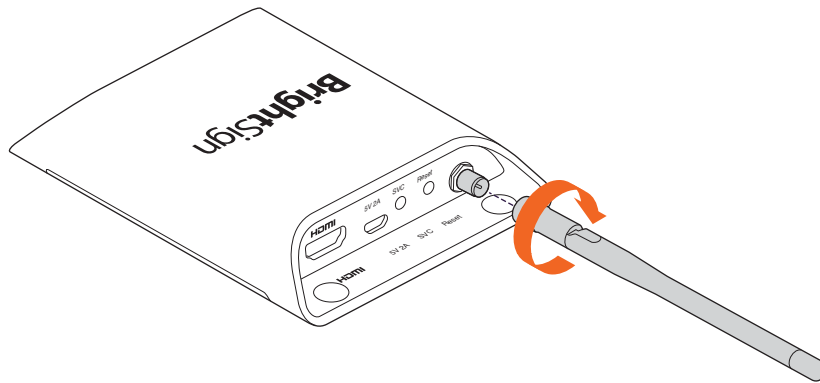

10

11

12

13

14

15

BrightSign® | HDx23

WS103 WIFI/BLUETOOTH MODULE INSTALLATION